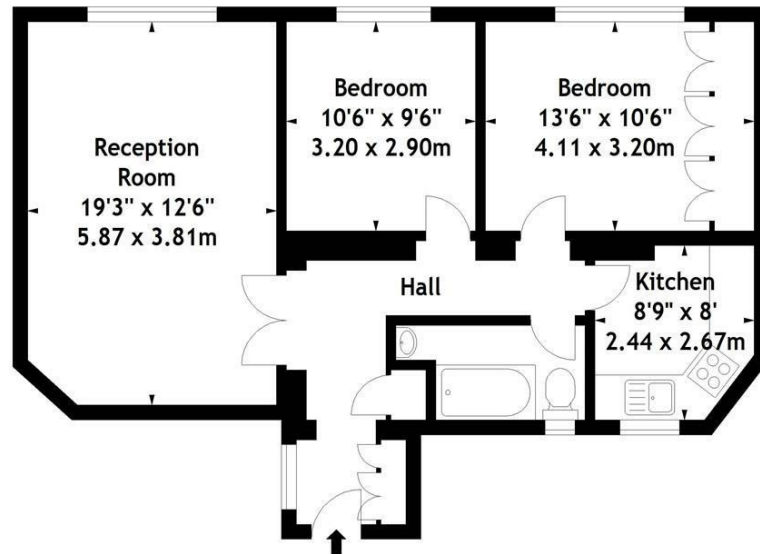

Property Management
192 West End Lane
NW6 1SG
020 7433 6174
pm@parkheath.com

Springfield Court, NW3
Approx. Gross Internal Area
741 Sq Ft - 68.84 Sq M

Third Floor

Measured in accordance with RICS guidelines. Every attempt is made to ensure accuracy, however all measurements are approximate. This floor plan is for illustrative purposes only and is not to scale.